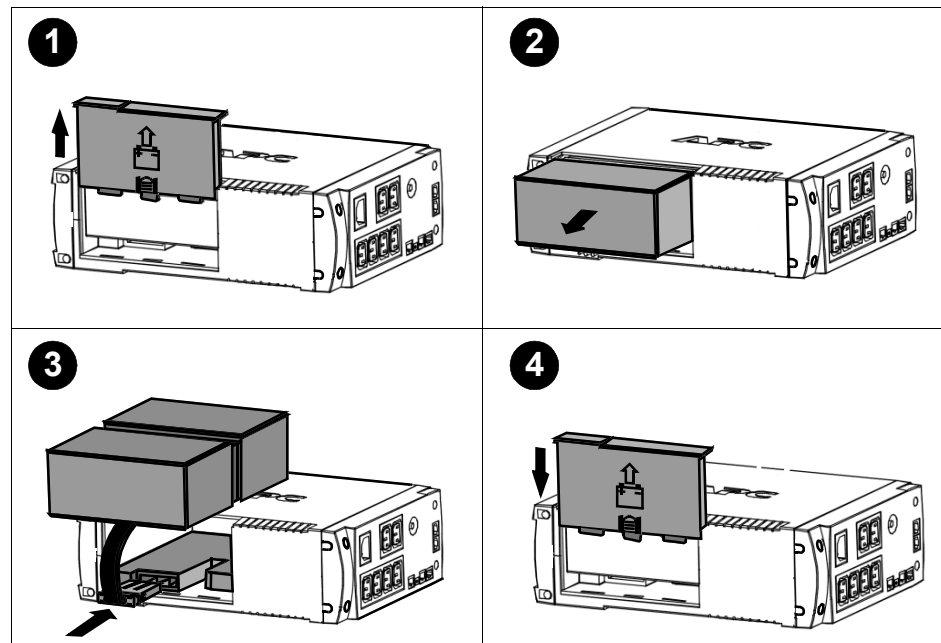

**Battery Cartridge Replacement Guide
for RBC32, RBC33 and RBC47**

Back-UPS RS/XS 1000 (RBC32) and 1500 (RBC33)

BE325/BE325-CN Home/Office Surge Protector + Battery (RBC47)

Back-UPS RS and XS 800 (120V) (RBC32)

Back-UPS RS 800 (230V) (RBC33)

**BE325-FR/BE325-GR/BE325-UK/
BE325-IT Home/Office Surge Protector + Battery (RBC47)**