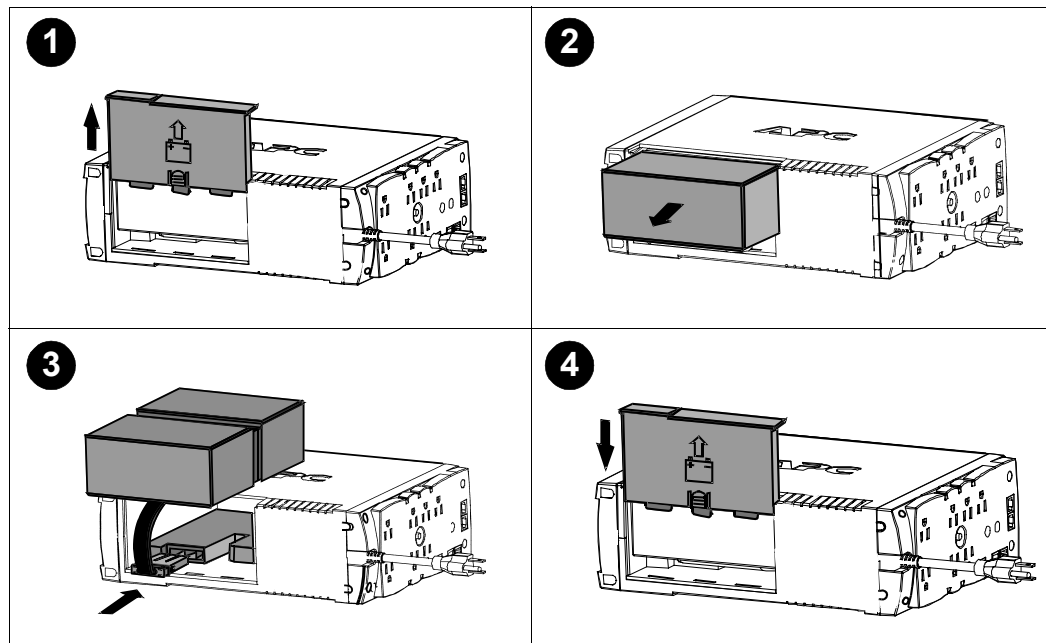

**Battery Cartridge Replacement Guide
for RBC32, RBC33 and RBC47**

Back-UPS RS/XS 1000 (RBC32) and 1500 (RBC33)

BE325/BE325-CN Home/Office Surge Protector + Battery (RBC47)

Back-UPS RS and XS 800 (120V) (RBC32)

Back-UPS RS 800 (230V) (RBC33)

**BE325-FR/BE325-GR/BE325-UK/
BE325-IT Home/Office Surge Protector + Battery (RBC47)**