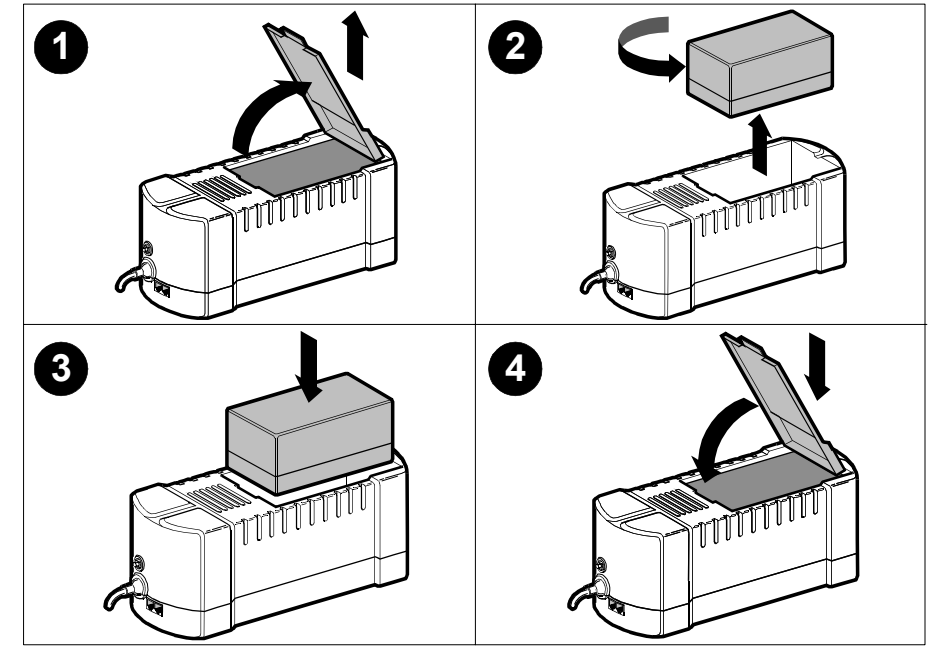

**Battery Cartridge Replacement Guide
for RBC32, RBC33 and RBC47**

Back-UPS RS/XS 1000 (RBC32) and 1500 (RBC33)

BE325/BE325-CN Home/Office Surge Protector + Battery (RBC47)

Back-UPS RS and XS 800 (120V) (RBC32)

Back-UPS RS 800 (230V) (RBC33)

**BE325-FR/BE325-GR/BE325-UK/
BE325-IT Home/Office Surge Protector + Battery (RBC47)**