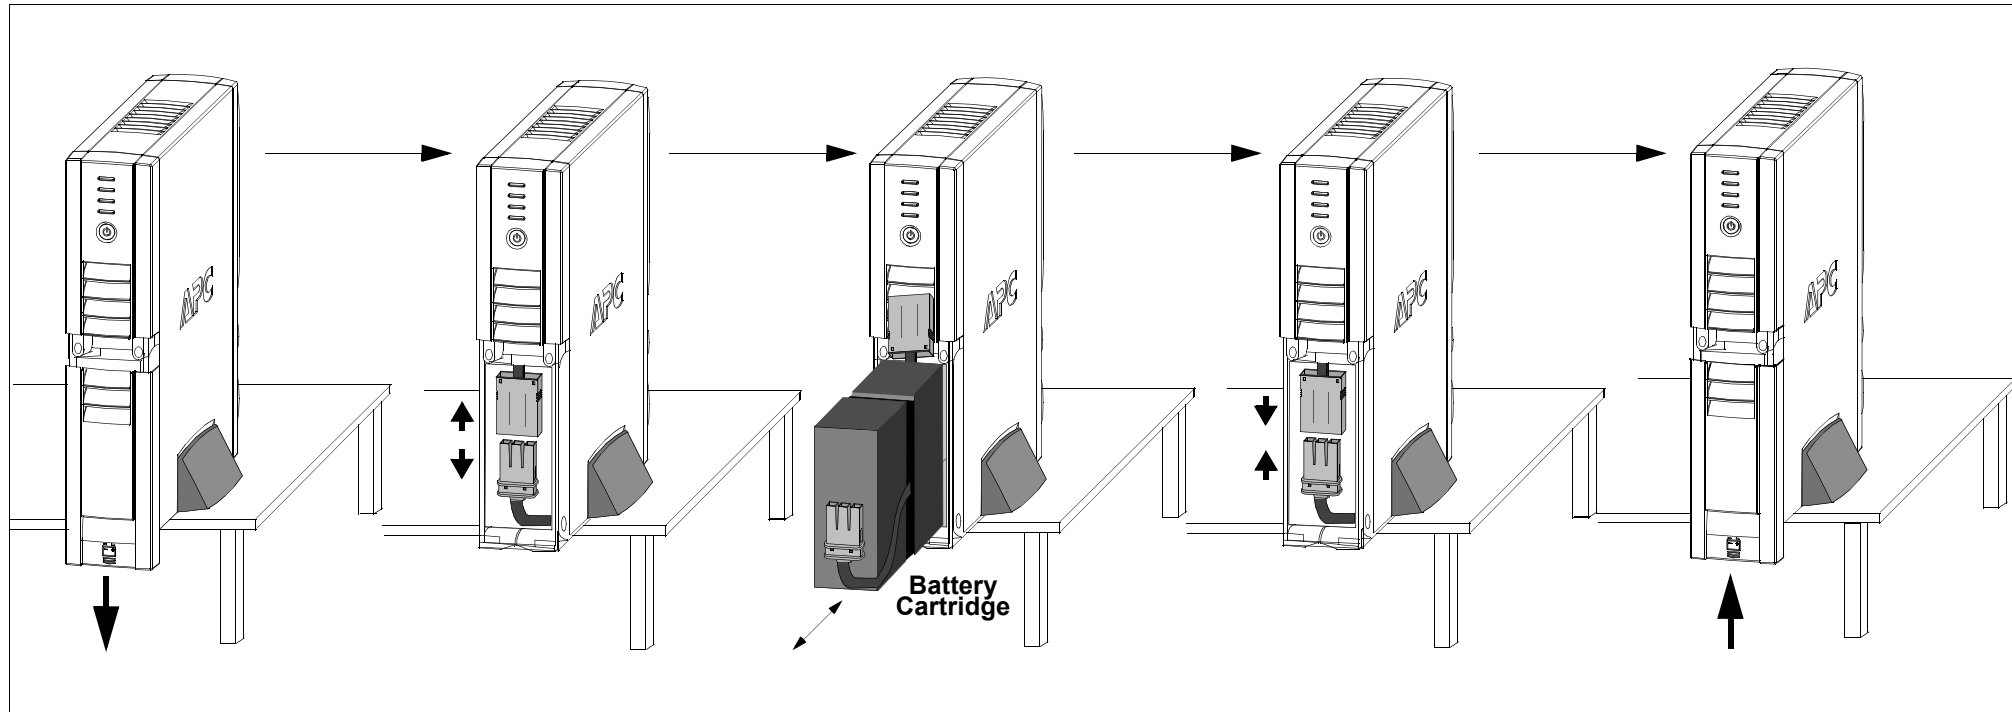

**Battery Cartridge Replacement Guide
for RBC32, RBC33 and RBC47**

Back-UPS RS/XS 1000 (RBC32) and 1500 (RBC33)

BE325/BE325-CN Home/Office Surge Protector + Battery (RBC47)

Back-UPS RS and XS 800 (120V) (RBC32)

Back-UPS RS 800 (230V) (RBC33)

**BE325-FR/BE325-GR/BE325-UK/
BE325-IT Home/Office Surge Protector + Battery (RBC47)**