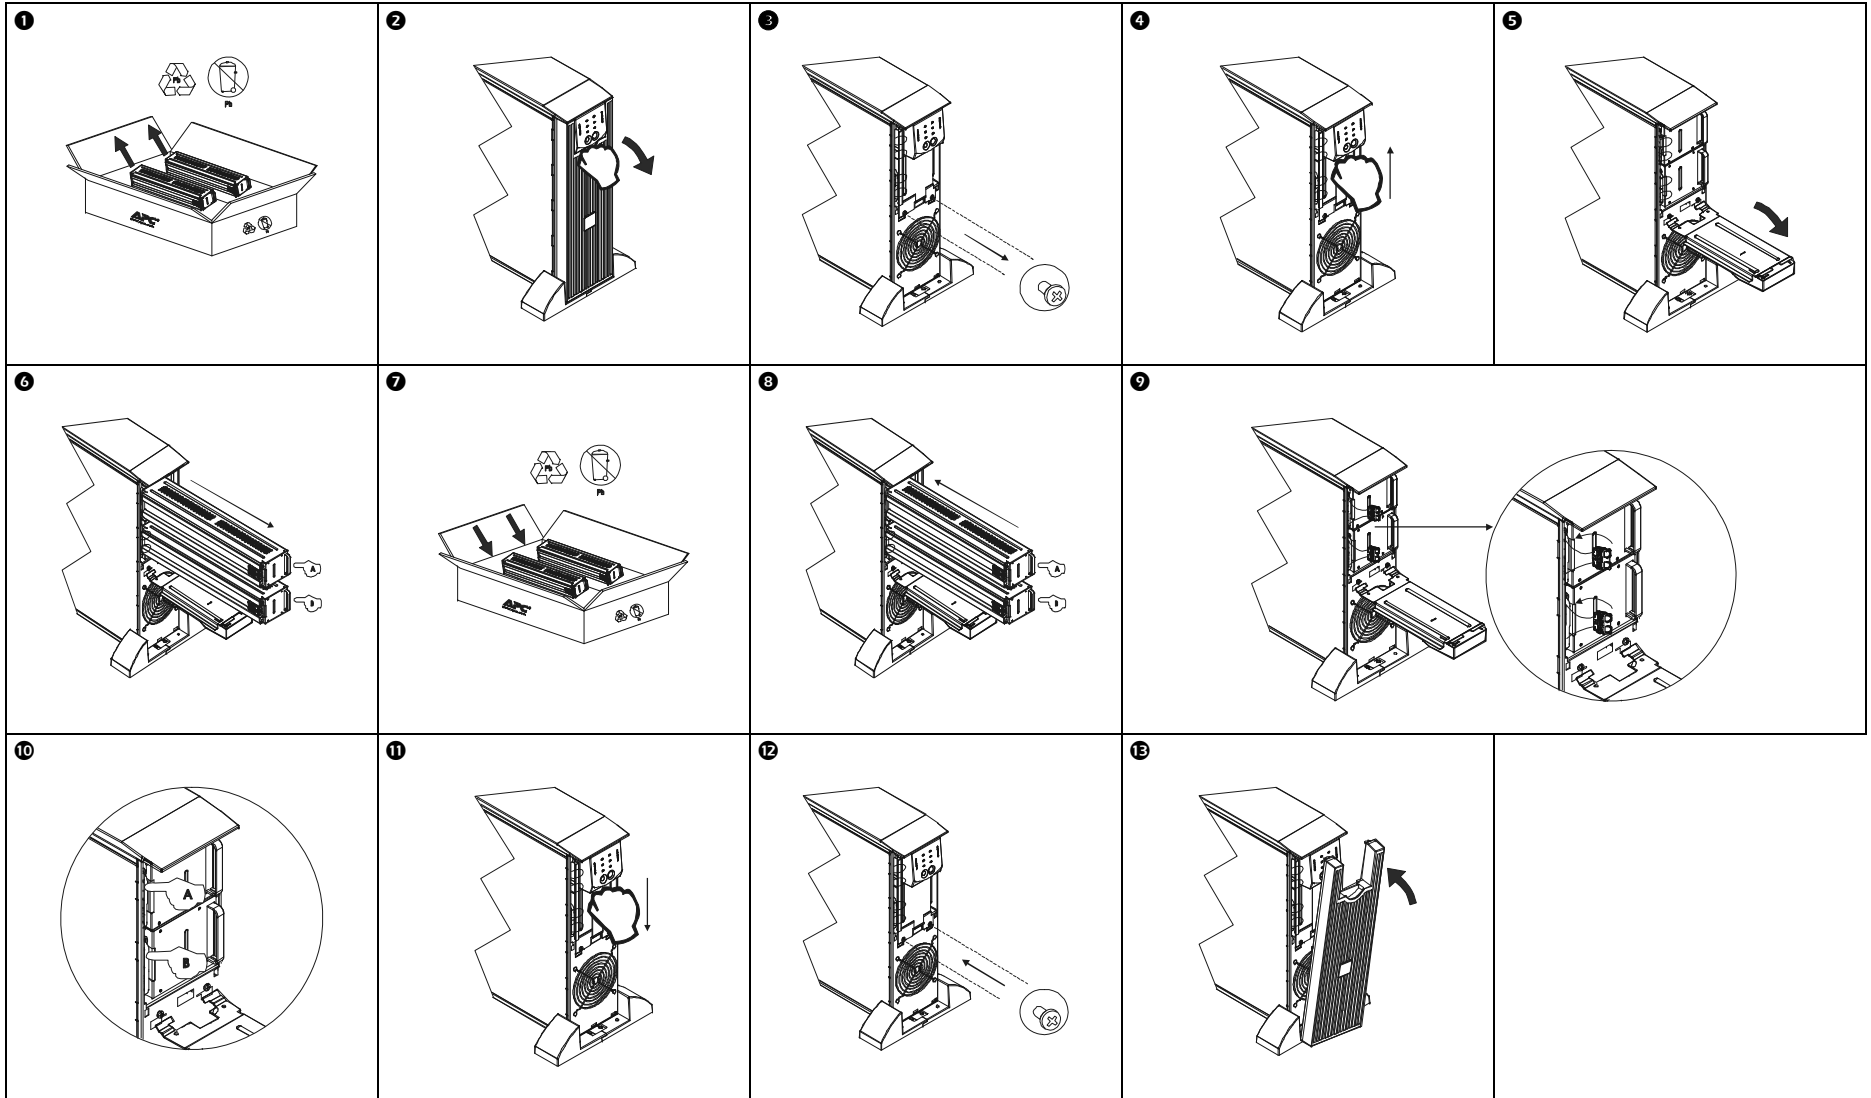

Installation Guide Replacement Battery RBC44/RBC44J/RBC44EB

SURT 3000/5000 VA Tower/Rack-Mount 3U, SR1 3000/5000/6000 VA Tower/Rack-Mount 3U

SURT 7500/10000 VA Tower/Rack-Mount 6U, SR1 8000/10000 VA Tower/Rack-Mount 6U

SURT192XLBP, SR1192XBP, SURT192XLBF