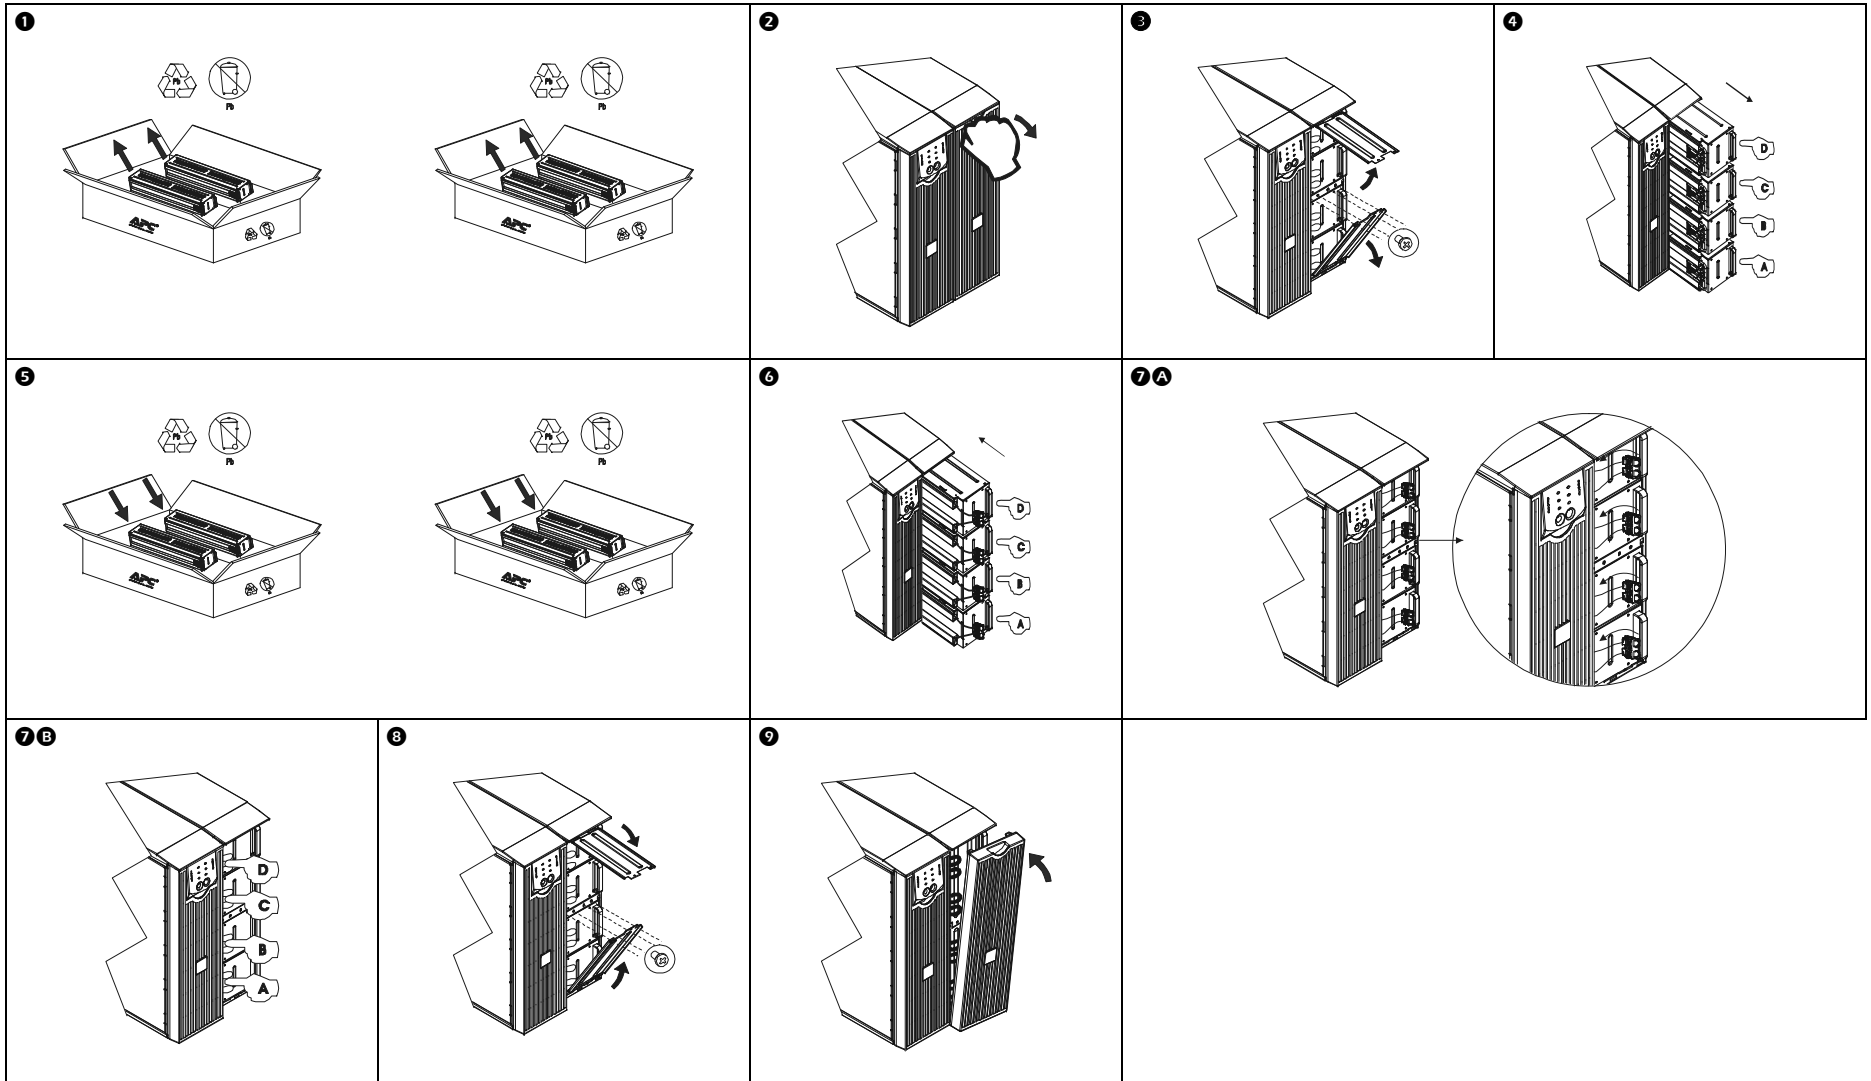

Installation Guide Replacement Battery RBC44/RBC44J/RBC44EB

SURT 3000/5000 VA Tower/Rack-Mount 3U, SR1 3000/5000/6000 VA Tower/Rack-Mount 3U

SURT 7500/10000 VA Tower/Rack-Mount 6U, SR1 8000/10000 VA Tower/Rack-Mount 6U