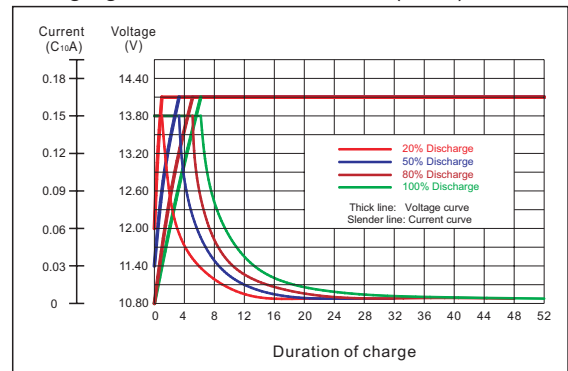

Charging Characteristics Curves(25°C)

Constant current discharge (Ampere @25°C)

Final Voltage (V/cell)	Minute								Hour							
	5	10	15	20	30	40	50	1	2	3	4	5	6	8	10	
1.85	90	75	66	58	47	37	31	26.5	16.6	12.5	10	8.5	7.4	5.9	4.9	
1.80	100	83	71	62	49	38	33	27.9	17.1	12.7	10.1	8.7	7.5	5.9	5.0	
1.75	110	89	75	66	50	40	34	29.0	17.4	12.9	10.2	8.7	7.5	6.0	5.1	
1.70	119	94	79	69	52	41	34	29.7	17.6	13.0	10.3	8.8	7.6	6.0	5.1	
1.65	126	100	84	73	53	42	35	30.0	17.7	13.1	10.4	8.8	7.6	6.1	5.2	
1.60	133	103	87	75	53	42	35	30.4	17.8	13.1	10.4	8.8	7.7	6.1	5.2	

Constant power discharge (Watt/cell @25°C)

Final Voltage (V/cell)	Minute								Hour							
	5	10	15	20	30	40	50	1	2	3	4	5	6	8	10	
1.85	175	141	120	108	83	68	59	52.0	32.1	25.4	20.4	17.1	14.6	11.7	10.1	
1.80	215	170	135	112	87	72	62	54.0	32.9	25.6	20.8	17.3	14.8	11.8	10.2	
1.75	240	180	144	116	91	75	65	57.0	33.4	26.0	21.1	17.4	15.1	11.9	10.2	
1.70	258	193	150	120	95	78	67	58.5	34.1	26.3	21.4	17.6	15.4	12.1	10.3	
1.65	275	197	154	123	98	79	69	60.0	34.6	26.5	21.7	17.8	15.8	12.2	10.3	
1.60	297	203	158	129	103	81	70	61.5	35.0	26.8	22.0	17.9	16.2	12.3	10.4	

This information is generally descriptive only and is not intended to make or imply any representation, guarantee or warranty with respect to any cells and batteries. Cell and battery designs/specifications are subject to modification without notice. Contact Coslight for the last information.