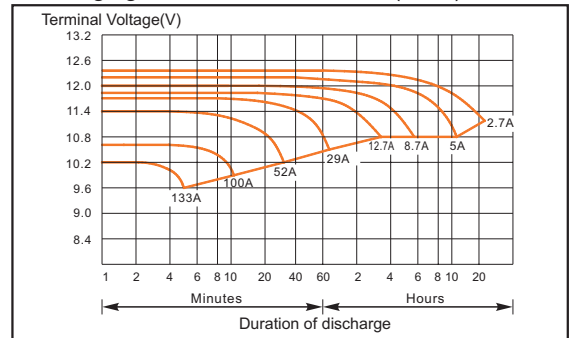

Specifications

Nominal Voltage		12V
Rated Capacity(10 hour rate)		50Ah
Total Height(with terminals)		176mm (6.93 inches)
Dimension	Height	172mm (6.77 inches)
	Length	166mm (6.54 inches)
	Width	257mm (10.12 inches)
Weight		Approx.17.5Kg (38.58lbs)

Discharging Characteristics Curves (25°C)

Characteristics

Capacity (25°C)	20Hr	55Ah
	10Hr	50Ah
	5Hr	43Ah
	1Hr	29Ah
Internal Resistance(Full charged)		8.5 mΩ (25°C)
Capacity affected by temperature	40°C	109%
	25°C	100%
	0 °C	88%
	-15°C	76%
Self-Discharge (25°C)	Capacity after 3 month storage	92%
Charging(25°C)	Cycle	14.10V,7.5A or small
	Float	13.50V,7.5A or small
Temperature compensation coefficient		-0.018V / °C

Charging Characteristics Curves(25°C)

Constant current discharge (Ampere @25°C)

Final Voltage (V/cell)	Minute								Hour							
	5	10	15	20	30	40	50	1	2	3	4	5	6	8	10	
1.85	90	75	66	58	47	37	31	26.5	16.6	12.5	10	8.5	7.4	5.9	4.9	
1.80	100	83	71	62	49	38	33	27.9	17.1	12.7	10.1	8.7	7.5	5.9	5.0	
1.75	110	89	75	66	50	40	34	29.0	17.4	12.9	10.2	8.7	7.5	6.0	5.1	
1.70	119	94	79	69	52	41	34	29.7	17.6	13.0	10.3	8.8	7.6	6.0	5.1	
1.65	126	100	84	73	53	42	35	30.0	17.7	13.1	10.4	8.8	7.6	6.1	5.2	
1.60	133	103	87	75	53	42	35	30.4	17.8	13.1	10.4	8.8	7.7	6.1	5.2	