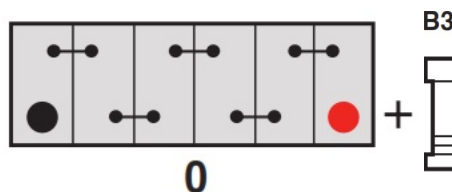

Terminal Type

T1

Standard DIN Post

Positive Terminal

Negative Terminal

Cell Assembly Layout

Battery Hold-down

Data Sheet generated on 03/12/2021 - E&OE