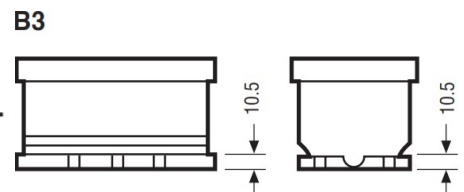

Yuasa Technical Data Sheet

Yuasa L36-EFB - Leisure Batteries

Performance

Voltage	12V
Capacity (20-hour)	100Ah
Cold Cranking Amps (EN1)	850A

Dimensions

Length	353mm
Width	175mm
Height	190mm

Weights & Measures

Terminal Type

T1

Standard DIN Post

Positive Terminal

Negative Terminal

Cell Assembly Layout

Battery Hold-down

Data Sheet generated on 03/12/2021 - E&OE